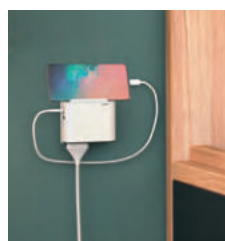

Multi-outlet plugs and extensions for universal use

6 945 91