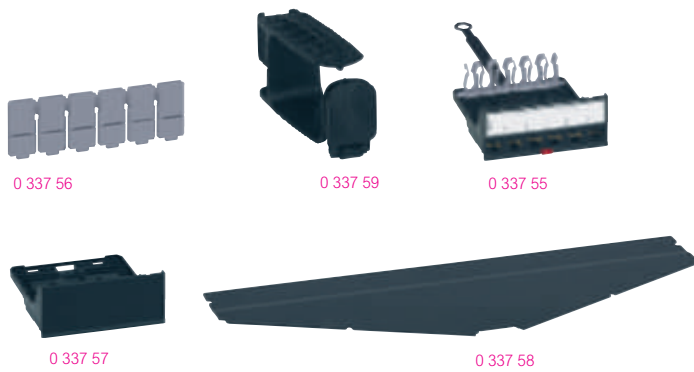

Legrand cabling system LCS³ cat. 5e equipment and accessories

Legrand cabling system LCS³ category 5e cables and cords

Pack	Cat.Nos	Common accessories for flat and angled panels
10	0 337 56	Port blanking modules Divisible 6 port blanking plate for sealing from 1 to 6 ports
1	0 337 59	Cord management For use with new generation Quick-Fix They provide side cord management
Specific accessories for flat panels		
1	0 337 55	Cassette for flat panels to be equipped Empty removable cassette to be equipped with connectors. Accepts 6 cat. 5e to cat. 8 connectors. Extraction by simple pressure of the cassette, making installation and maintenance easier Possibility of removing each connector individually
1	0 337 95	High density cassette for flat panels to be equipped Empty removable cassette to be equipped with connectors Accepts 12 cat. 5e to cat. 6 _A connectors Extraction by simple pressure of the cassette, making installation and maintenance easier Possibility of removing each connector individually
1	0 337 57	Blanking cassette To be used for blanking the panel
Specific accessories for angled panels		
1	0 337 58	Angled panel cover For optimised management of the air flow inside the cabinet