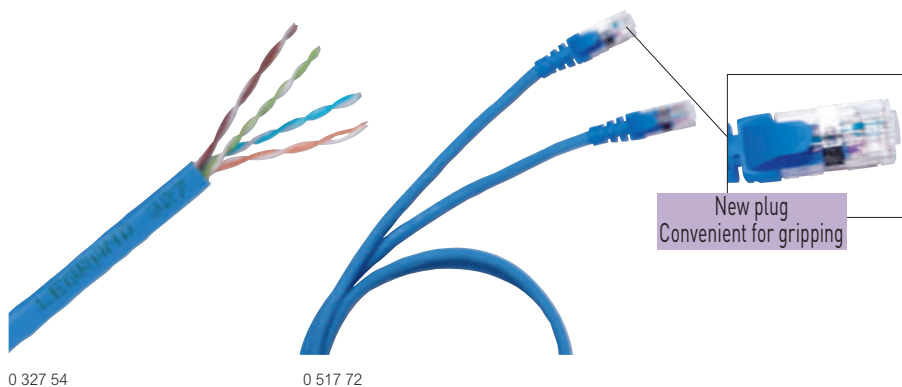

Home network

cables, cords and TV wiring accessories

0 327 54

0 517 72

0 739 51

0 739 70

0 739 92

0 739 90

0 739 98

Pack	Cat.Nos	Cables and patch cords for multimedia networks
305 ¹	0 327 54	Cables for local networks Cat. 6 U/UTP 4 twisted pairs 100 ohms Blue RAL 5015 Colour code TIA/EIA Conform to standards ISO/IEC 11801 Ed. 2.0, EN 50173-1 and TIA/EIA 568C Length 305 m Supplied in cardboard box. Weight 16 kg
500 ¹	0 328 61	
305 ¹	0 327 55	
1	0 518 18	RJ 45 patch cords and user cords for connecting multimedia equipment Cat. 6 U/UTP Unscreened impedance 100 Ω RJ 45 - RJ 45 right Length 0.5 m
1	0 517 72	
1	0 517 73	
1	0 517 74	
1	0 517 75	
1	0 518 62	RJ 11/RJ 45 user cord for connecting a telephone Length 2 m
1	0 518 63	
1	0 518 64	
1	0 518 65	
10	0 516 94	Coaxial user cord for connecting a TV Ø 9.52 mm male - female Length 2 m
10	0 910 24	

1: In meter(s)

Pack	Cat.Nos	TV wiring accessories and complements
1	0 739 51	TV amplifier UHF + VHF - 790 Mhz Compatible DTT, TV HD and 4G/Lte Used to amplify terrestrial signals Type "F" connections Built-in 230 V power supply equipped with a 2P cord and "on" indicator light Can be used in the loft (aerial output) or behind the TV socket 1 input - 4 outputs
5	0 739 70	TV/SAT combiner Isolation TV - SAT > 25 dB Coupler with hertzian and satellite input 47 - 862 MHz / 950 - 2400 MHz
25	0 739 92	"F" connector adaptor "F" connector female/female adaptor "F" connector male/male adaptor
25	0 739 91	
25	0 739 90	"F" connectors for Ø7 mm coaxial cable "F" male twist on connector "F" compression connector
25	0 739 95	
10	0 739 98	"F" termination plug 75 Ω Used to equip unused outputs of splitters and amplifiers