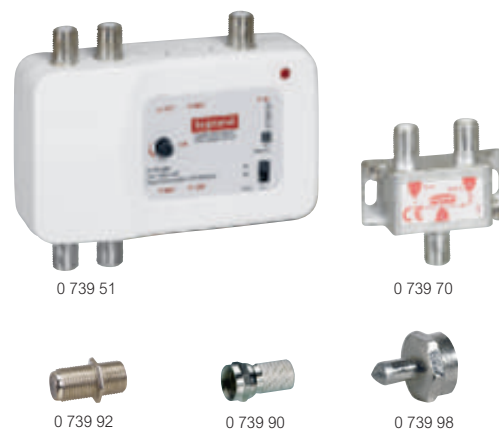

Home network

cables, cords and TV wiring accessories

0 327 54

0 517 72

0 739 51

0 739 70

0 739 92

0 739 90

0 739 98

Pack	Cat.Nos	Cables and patch cords for multimedia networks
305 ¹	0 327 54	Cables for local networks Cat. 6 U/UTP 4 twisted pairs 100 ohms Blue RAL 5015 Colour code TIA/EIA Conform to standards ISO/IEC 11801 Ed. 2.0, EN 50173-1 and TIA/EIA 568C Length 305 m Supplied in cardboard box. Weight 16 kg
500 ¹	0 328 61	
305 ¹	0 327 55	
1	0 518 18	RJ 45 patch cords and user cords for connecting multimedia equipment Cat. 6 U/UTP Unscreened impedance 100 Ω RJ 45 - RJ 45 right Length 0.5 m
1	0 517 72	
1	0 517 73	
1	0 517 74	
1	0 517 75	
1	0 518 62	RJ 11/RJ 45 user cord for connecting a telephone Length 2 m
1	0 518 63	
1	0 518 64	
1	0 518 65	
10	0 516 94	Coaxial user cord for connecting a TV Ø 9.52 mm male - female Length 2 m
10	0 910 24	

1: In meter(s)

Pack	Cat.Nos	TV wiring accessories and complements
1	0 739 51	TV amplifier UHF + VHF - 790 Mhz Compatible DTT, TV HD and 4G/Lte Used to amplify terrestrial signals Type "F" connections Built-in 230 V power supply equipped with a 2P cord and "on" indicator light Can be used in the loft (aerial output) or behind the TV socket 1 input - 4 outputs
5	0 739 70	TV/SAT combiner Isolation TV - SAT > 25 dB Coupler with hertzian and satellite input 47 - 862 MHz / 950 - 2400 MHz
25	0 739 92	"F" connector adaptor "F" connector female/female adaptor "F" connector male/male adaptor
25	0 739 91	
25	0 739 90	"F" connectors for Ø7 mm coaxial cable "F" male twist on connector "F" compression connector
25	0 739 95	
10	0 739 98	"F" termination plug 75 Ω Used to equip unused outputs of splitters and amplifiers