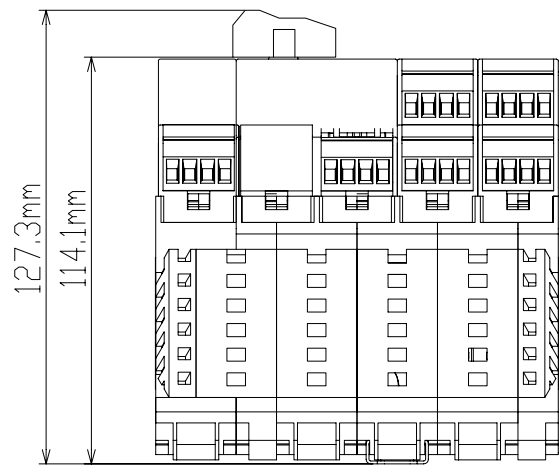

E

E

F

F

					MATERIAL				SCALE	SMARTGUARD 600 / ETHERNET IP	
					FINISH				1:2		
					TOLERANCED UNLESS SPECIFIED	DESIGNED	CHECKED	APPROVED	3RD ANGLE	DRWG NO.	
									SHEET 1/1	DESIGNED FOR 1752-L24BBBE	
SYM	DATE	E/C CONTENTS	E/C NO	SIGN							