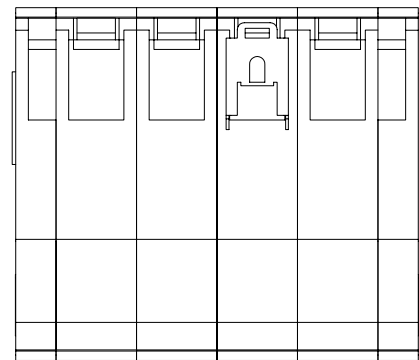

A

A

B

B

C

C

D

D

E

E

F

F

					MATERIAL				SCALE	SMARTGUARD 600 / ETHERNET IP	
					FINISH				1:2		
					TOLERANCED UNLESS SPECIFIED	DESIGNED	CHECKED	APPROVED	3RD ANGLE	DRWG NO.	
									SHEET 1/1	DESIGNED FOR 1752-L24BBBE	
SYM	DATE	E/C CONTENTS	E/C NO	SIGN							