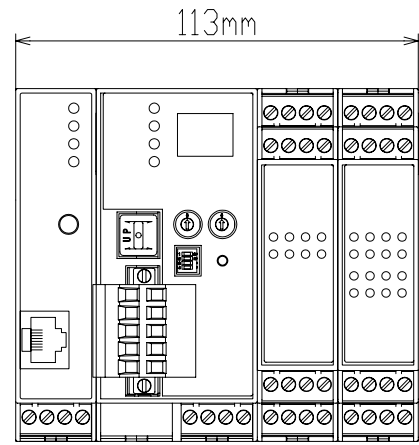

A

A

B

B

C

C

D

D

E

E

F

F

					MATERIAL				SCALE	SMARTGUARD 600 / ETHERNET IP	
					FINISH				1:2		
					TOLERANCED UNLESS SPECIFIED	DESIGNED	CHECKED	APPROVED	3RD ANGLE	DRWG NO.	
									SHEET 1/1	DESIGNED FOR 1752-L24BBBE	
SYM	DATE	E/C CONTENTS	E/C NO	SIGN							