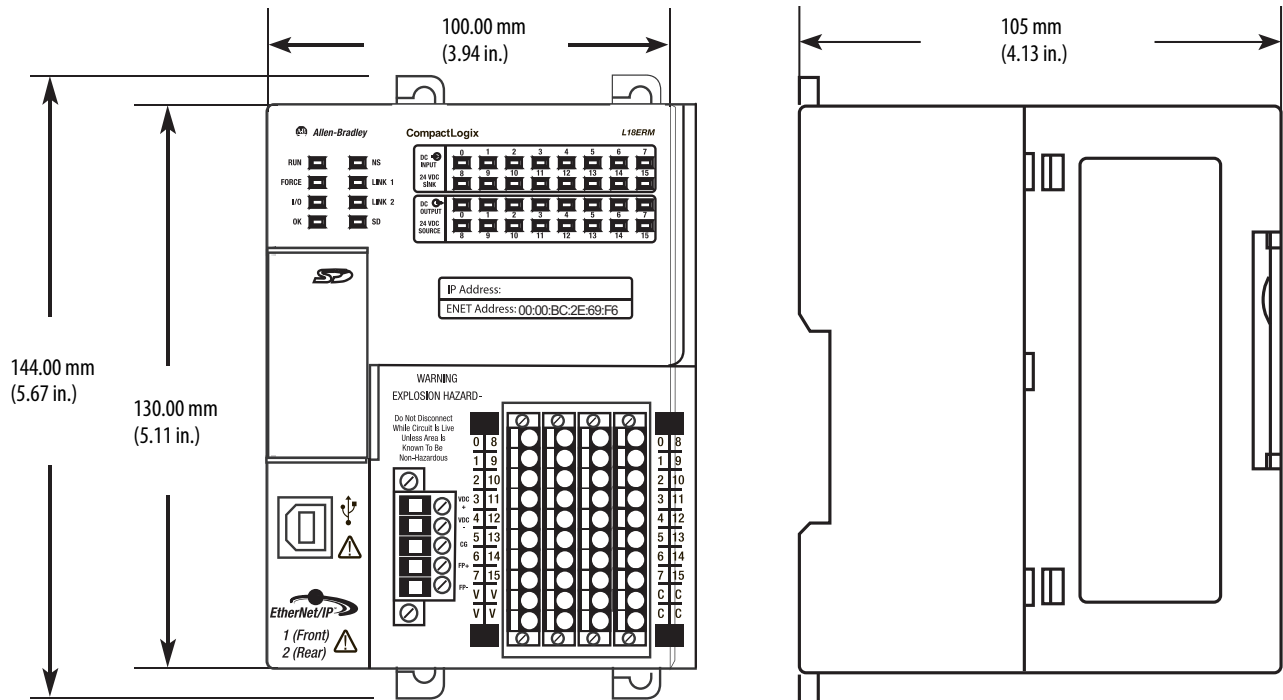

CompactLogix 5370 L1 Controllers Dimensions

CompactLogix 5370 L3 Controllers Dimensions